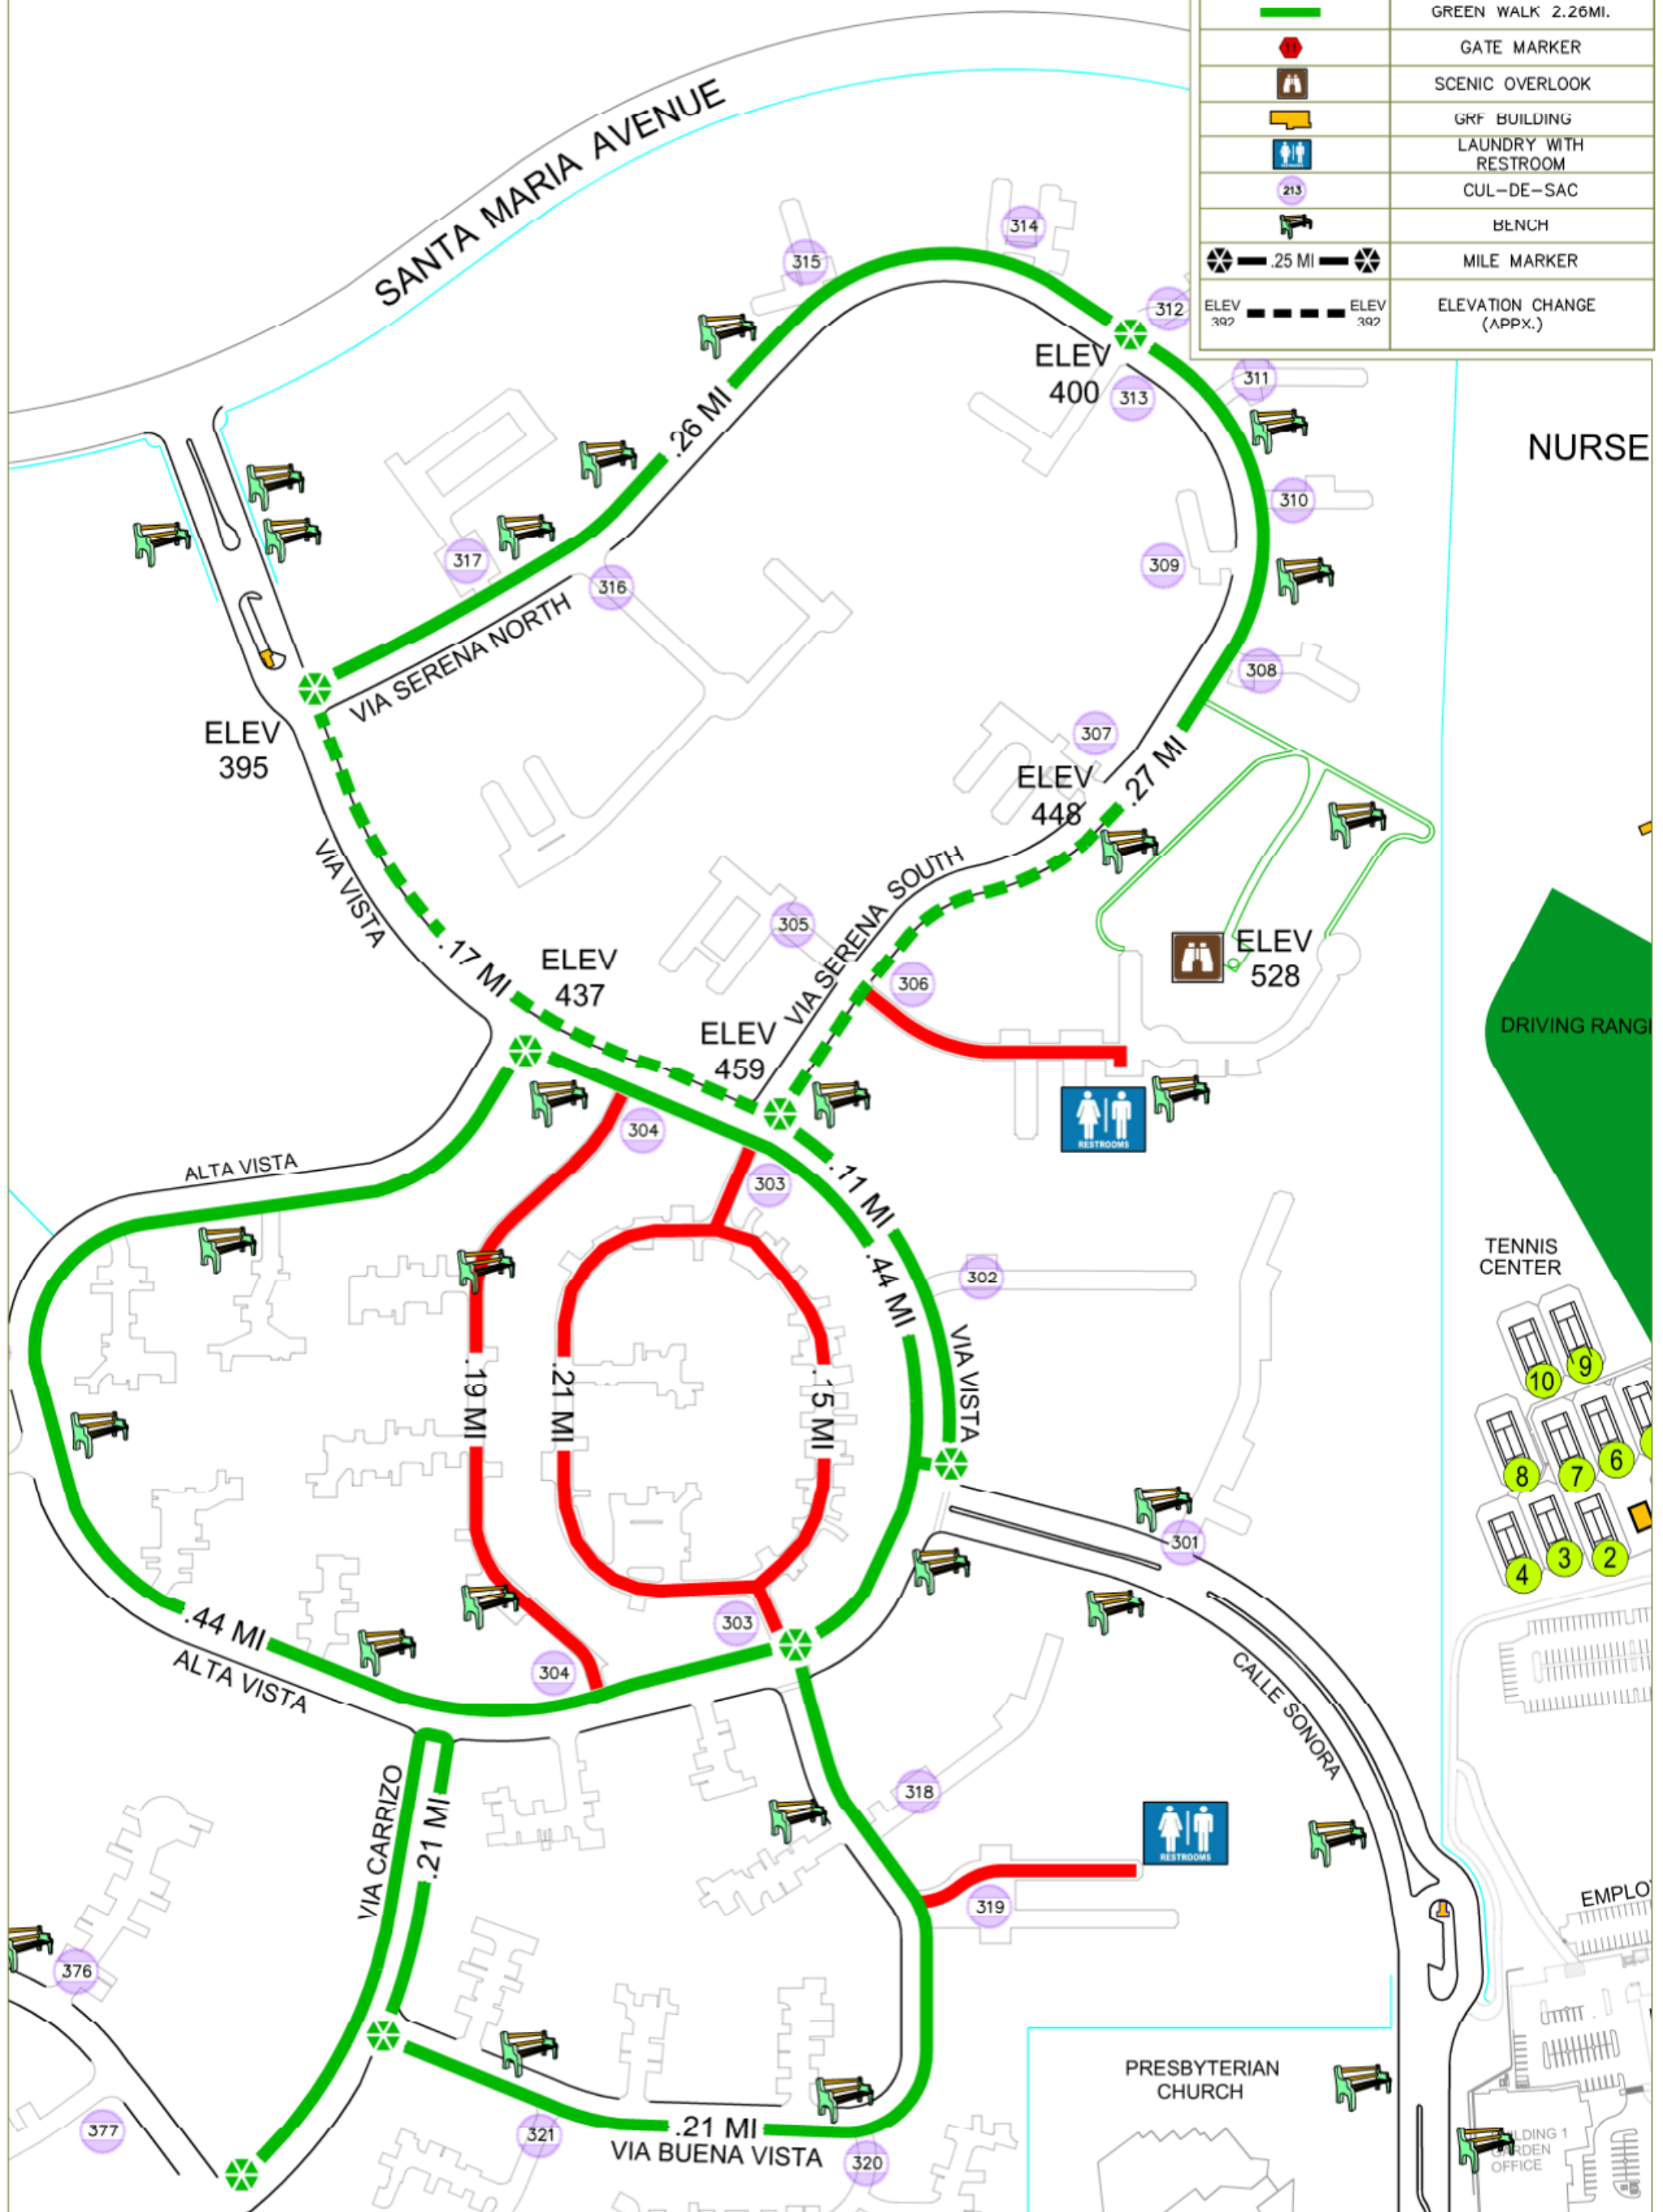

THIRD MID NORTH WALK

LEGEND

SYMBOL	DESCRIPTION
	ALTERNATE PATH
	GREEN WALK 2.26MI.
	GATE MARKER
	SCENIC OVERLOOK
	GKF BUILDING
	LAUNDRY WITH RESTROOM
	CUL-DE-SAC
	BENCH
	MILE MARKER
	ELEVATION CHANGE (APPX.)

NURSE

DRIVING RANGE

TENNIS CENTER

EMPLO

PRESBYTERIAN CHURCH

BUILDING 1 GARDEN OFFICE