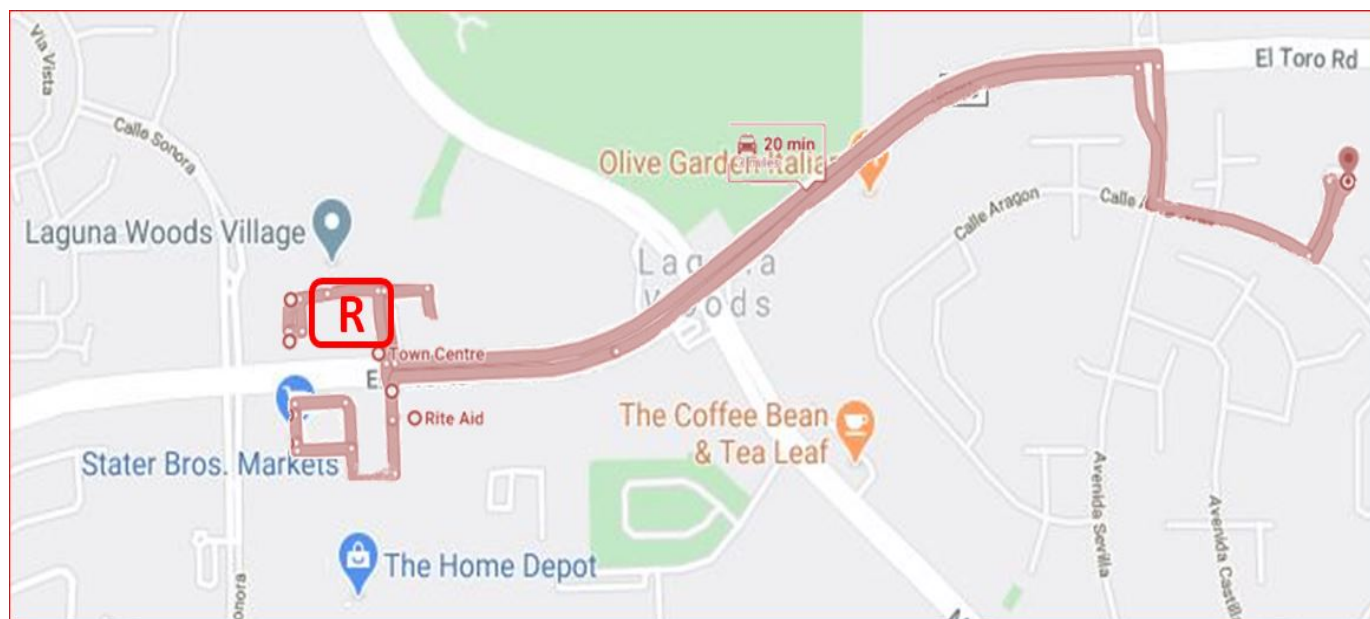

Commercial 2

Admin Bldg, Stater Bros.				
Designated Route		ETA	Designated Route	ETA
Clubhouse 1 (Starting Point)		0:00	Clubhouse 1 (Starting Point)	0:30
Gate 1		0:01	Gate 1	0:31
El Toro Rd Lutheran / OCTA Bench	(R)		El Toro Rd Lutheran / OCTA Bench	(R)
SCOS Building	(R)		SCOS Building	(R)
Ayres Hotel	(R)		Ayres Hotel	(R)
Administration Building	(R)	0:05	Administration Building	(R)
Geneva Presbyterian Church.	(R)		Geneva Presbyterian Church.	(R)
Stater Bros.		0:15	Stater Bros.	0:45
Home Depot	(R)		Home Depot	(R)
Rite Aid	(R)		Rite Aid	(R)
Stables	(R)		Stables	(R)
Service Center	(R)		Service Center	(R)
Garden Center 2	(R)		Garden Center 2	(R)
Pacific Hills / Grace Hills Church	(R)		Pacific Hills / Grace Hills Church	(R)
Temple Judea / Methodist Church	(R)		Temple Judea / Methodist Church	(R)
El Toro Rd OCTA Bench	(R)		El Toro Rd OCTA Bench	(R)
Saint Nicholas Church / OCTA Bench	(R)		Saint Nicholas Church / OCTA Bench	(R)
Gate 1		0:20	Gate 1	0:50
Clubhouse 1 (Transfer Point)		0:30	Clubhouse 1 (Transfer Point)	:00

(R) Request Only Stops
CDS Cul de sac

Security 949-580-1400

For all Fixed Bus Route Request Pick-ups
Call: 949-597-4659 Option 2