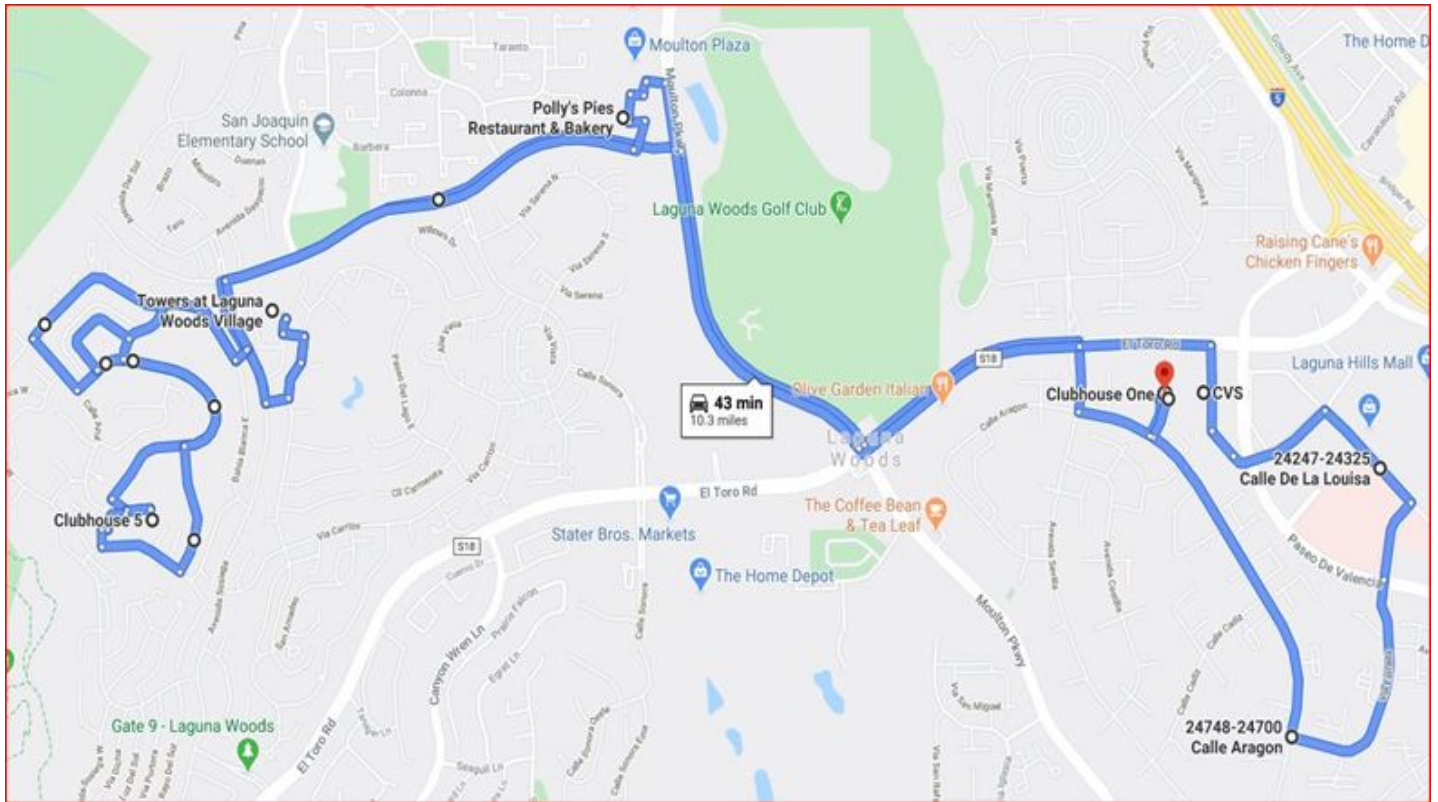

## Route 1

Gate 10 / Clubhouse 5 & 6			
Designated Route	ETA		ETA
Clubhouse 1 (Starting Point)	:00	Request Stops	:00
Calle Aragon (CDS 29)	:01		:01
Avenida Sevilla	:02		:02
<b>Santa Maria</b>	:02		:02
Avenida Sosiega	:05		:05
<b>Gate 10</b>	:06		:06
<b>Towers ( R )</b>	:07	<b>Towers ( R )</b>	:07
Bahia Blanca (Manor 3344-3326) ( R )	:08	<b>Bahia Blanca (Manor 3344-3326) ( R )</b>	:08
Monthe Hermoso (CDS 334 ) ( R )	:08	<b>Monthe Hermoso (CDS 334 ) ( R )</b>	:08
Cabildo	:09		:09
Bahia Blanca W (Manor 5324-5346)	:10		:10
CDS 344, 345, 346, 347, 348, 349, 350, 351 ( R )		<b>CDS 344, 345, 346, 347, 348, 349, 350, 351 ( R )</b>	
Calle Azul	:11		:11
CDS 339 ( R )		<b>CDS 339 ( R )</b>	
Punta Alta (Manor 3391-3497)	:11		:11
CDS 341 ( R ) / Clubhouse 5 ( R )	:12	<b>CDS 341 ( R ) / Clubhouse 5 ( R )</b>	:12
CDS 343 ( R )		<b>CDS 343 ( R )</b>	
Manor 3486 ( R )	:14	<b>CDS 343 ( R )</b>	:14
Bahia Blanca West (CDS 353-356) ( R )		<b>Manor 3486 ( R )</b>	
Phase 5 ( R )		<b>Bahia Blanca West (CDS 353-356) ( R )</b>	
Monte Hermoso	:14	<b>Phase 5 ( R )</b>	:14
Manor 3363 ( R )	:15		:15
Monte Hermoso (CDS 340)	:16	<b>Manor 3363 ( R )</b>	:16
Punta Alta (Manor 3368-5372)	:16		:16
Algarrobo (Manor 5369)			
<b>Clubhouse 6</b>	:17		:17
CDS 336-335 ( R )	:17	CDS 336-335 ( R )	:17
Manor 5368 top of Hill ( R )	:18	<b>Manor 5368 top of Hill ( R )</b>	:18
Bahia Blanca West	:20		:20
Cabildo			
Avenida Sosiega	:21		:21
<b>Towers</b>	:23		:23
Gate 10	:25		:25
Moulton Plaza			
<b>Transfer Point to Commercial 2</b>	:29	<b>Transfer Point to Commercial 2</b>	:29
El Toro / OCTA Bench	:38		:38
CVS	:40		:40
Calle de La Plata	:42		:42
Calle de La Louisa (Medical Buildings)	:43		:43

# Route 1

Trader Joe's Request Stop Drop off only		Trader Joe's Request Stop Drop off only
Health Center Dr. enter Gate 2	:45	:45
Via Estrada (CDS 21 - 24)	:46	:46
Calle Aragon (CDS 39-30)	:48	:48
<b>Clubhouse 1 (Ending Point)</b>	<b>:50</b>	<b>:50</b>