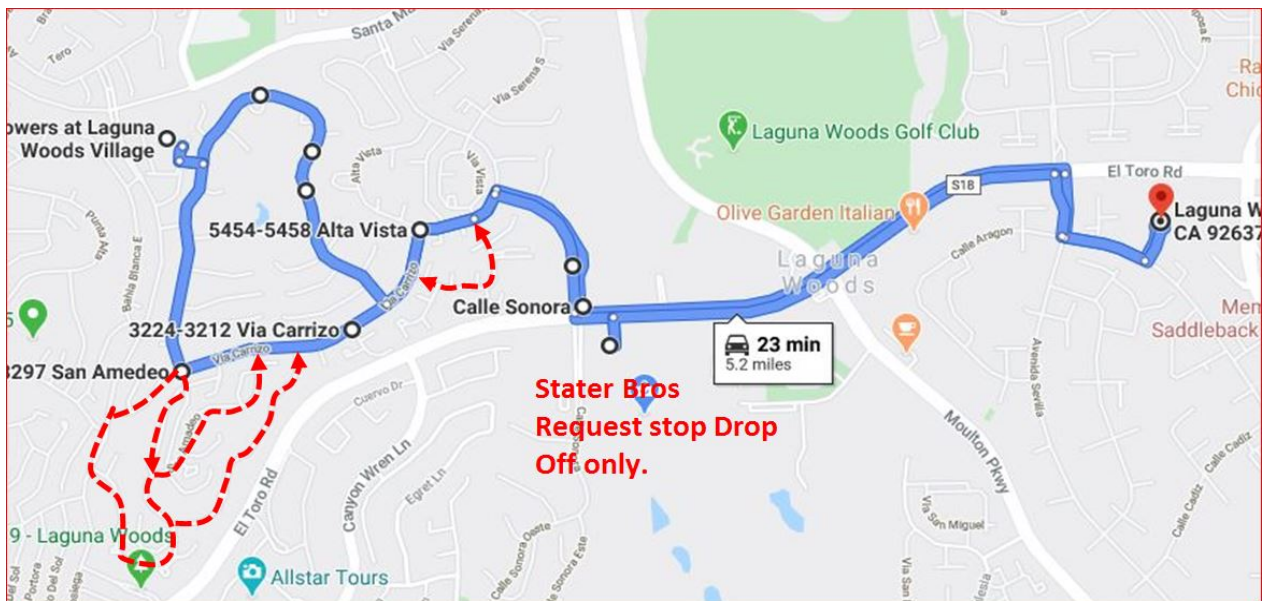

Route 2

Gate 7 / Towers to Stater Bros.

Designated Route	ETA	Designated Route	ETA
Clubhouse 1 (Starting Point)	0:00	Depart Clubhouse 1	0:30
Calle Aragon (CDS 29)	0:01	Calle Aragon (CDS 29)	0:31
Lutheran Church / OCTA Bench (R)		Lutheran Church / OCTA Bench (R)	
Gate 7 Calle Sonora	0:05	Gate 7 Calle Sonora	0:35
Via Vista (CDS 303)	0:05	Via Vista (CDS 303)	0:35
Via Buena Vista (CDS 318-321) (R) ←--→		Via Buena Vista (CDS 318-321) (R)	
Via Carrizo (Manor 5439-5430)	0:06	Via Carrizo (Manor 5439-5430)	0:36
Paseo Del Lago E. (CDS 377-367)	0:06	Paseo Del Lago E. (CDS 377-367)	0:36
The Towers	0:10	The Towers	0:40
Paseo Del Lago W. (CDS 365-359)	0:11	Paseo Del Lago W. (CDS 365-359)	0:41
Via Carrizo (CDS 328)		Via Carrizo (CDS 328)	
San Amadeo (Manor 3312 - 3238) (R) --→	0:12	San Amadeo (Manor 3312 - 3238) (R)	0:42
San Amadeo (CDS 327-326) (R) --→		San Amadeo (CDS 327-326) (R)	
San Amadeo (CDS 333 - 329) (R) --→		San Amadeo (CDS 333 - 329) (R)	
Via Carrizo (CDS 324-322)	0:14	Via Carrizo (CDS 324-322)	0:44
Via Vista (Manor 3181-3184)	0:16	Via Vista (Manor 3181-3184)	0:46
Calle Sonora (Manor 3019 & 3011)		Calle Sonora (Manor 3019 & 3011)	
Gate 7 Calle Sonora	0:18	Gate 7 Calle Sonora	0:48
Presbyterian Church		Presbyterian Church	
Stater Bros. (R) Drop Off Only	0:21	Stater Bros. (R) Drop Off Only	0:51
El Toro Rd	0:23	El Toro Rd	0:53
Calle Aragon	0:24	Calle Aragon	0:54
Clubhouse 1 (Transfer Point)	0:27	Clubhouse 1 (Transfer Point)	0:57

(R) Request Only Stops

CDS Cul de sac

Security 949-580-1400

For all Fixed Bus Route Request Pick-ups

Call: 949-597-4659 Option 2