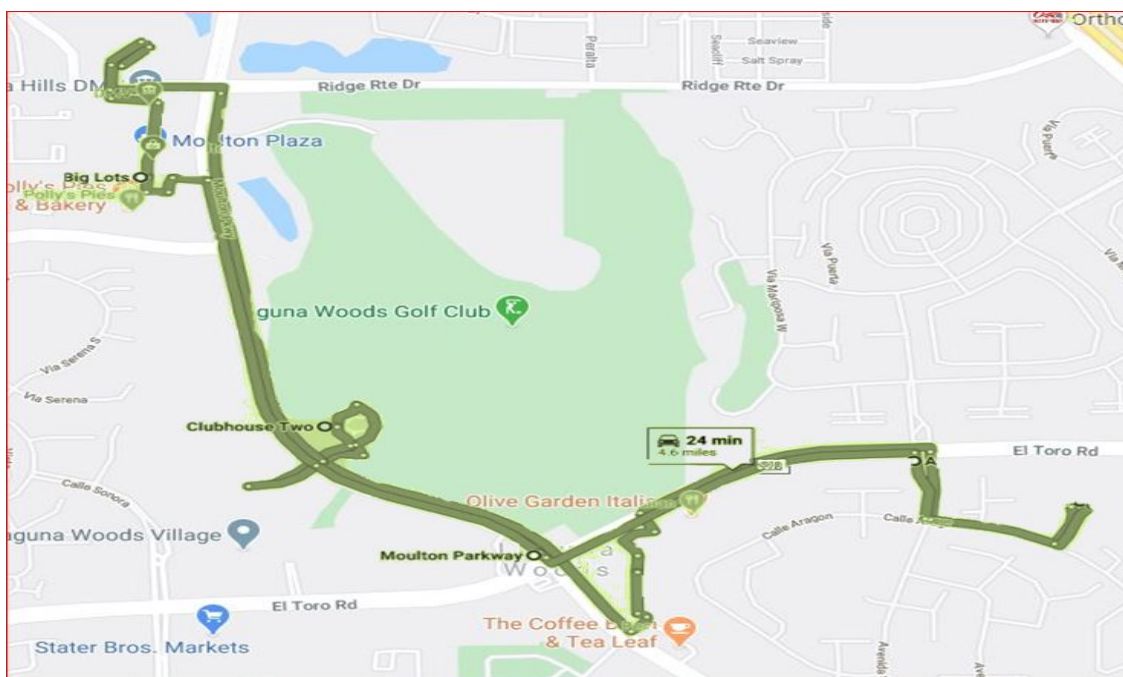

# Commercial 1

Aldi / Braille Institute / Moulton Plaza					
Designated Route		ETA	Designated Route		ETA
<b>CH 1 (STARTING POINT)</b>		0:00	<b>CH 1 (STARTING POINT)</b>		0:30
Aragon (CDS 29)		0:01	Aragon (CDS 29)		0:31
<b>GATE 1</b>		0:02	<b>GATE 1</b>		0:32
El Toro Rd Lutheran / <b>OCTA Bench</b>		( R )	El Toro Rd Lutheran / <b>OCTA Bench</b>		( R )
Garden Center 1		( R )	Garden Center 1		( R )
<b>Aldi</b>		0:05	<b>Aldi</b>		0:35
Memorial Care Clinic		( R )	Memorial Care Clinic		( R )
Laguna Woods City Hall		( R )	Laguna Woods City Hall		( R )
Clubhouse 2 / 7		( R )	Clubhouse 2 / 7		( R )
Braille Institute		( R )	Braille Institute		( R )
Nifty After Fifty		( R )	Nifty After Fifty		( R )
<b>Big Lots</b>		0:10	<b>Big Lots</b>		0:40
Florence Silverter Senior Center		( R )	Florence Silverter Senior Center		( R )
Clubhouse 7 / 2		( R )	Clubhouse 7 / 2		( R )
Garden Center 2		( R )	Garden Center 2		( R )
Pacific Hills / Grace Hills Church		( R )	Pacific Hills / Grace Hills Church		( R )
Temple Judea / Methodist Church		( R )	Temple Judea / Methodist Church		( R )
<b>Aldi</b>		0:20	<b>Aldi</b>		0:50
Laguna Woods City		( R )	Laguna Woods City		( R )
Saint Nicholas Church		( R )	Saint Nicholas Church		( R )
<b>GATE 1</b>		0:28	<b>GATE 1</b>		0:58
<b>CH 1 (END POINT)</b>		0:30	<b>CH 1 (END POINT)</b>		0:00