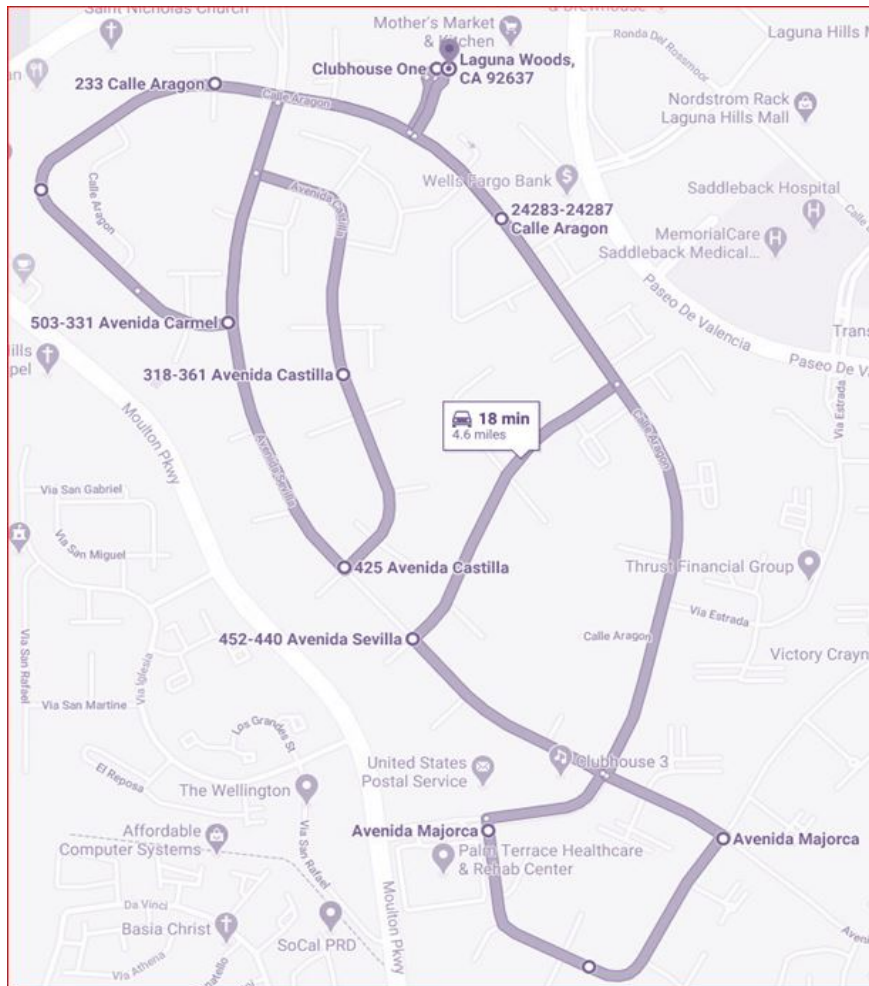

Route 5

Clubhouse 3

Clubhouse 1 (Starting Point)	0:00	Clubhouse 1 (Starting Point)	0:30
Calle Aragon (CDS 29-17)	0:01	Calle Aragon (CDS 29-17)	0:31
CDS 26 (R)	0:05	CDS 26 (R)	0:35
Avenida Carmel (CDS 19-17)	0:07	Avenida Carmel (CDS 19-17)	0:37
Avenida Sevilla (CDS 2-1)	0:09	Avenida Sevilla (CDS 2-1)	0:39
Avenida Castilla (CDS 41-50)	0:10	Avenida Castilla (CDS 41-50)	0:40
Avenida Sevilla (CDS 5- 1)	0:10	Avenida Sevilla (CDS 5- 1)	0:40
Calle Aragon (CDS 29- 35)	0:11	Calle Aragon (CDS 29- 35)	0:41
Calle Cadiz (CDS 16-14)	0:11	Calle Cadiz (CDS 16-14)	0:41
Avenida Sevilla (CDS 6-8)	0:12	Avenida Sevilla (CDS 6-8)	0:42
Clubhouse 3	0:13	Clubhouse 3	0:43
Calle Aragon	0:14	Calle Aragon	0:44
Avenida Majoca (CDS 67-62)	0:15	Avenida Majoca (CDS 67-62)	0:45
Avenida Sevilla (CDS 9 -10)	0:18	Avenida Sevilla (CDS 9 -10)	0:48
Calle Aragon (CDS 40 - 30)	0:19	Calle Aragon (CDS 40 - 30)	0:49
Clubhouse 1 (Transfer Point)	0:20	Clubhouse 1 (Transfer Point)	0:50

(R) Request Only Stops

CDS Cul de sac

Security 949-580-1400

For all Fixed Bus Route Request Pick-ups

Call: 949-597-4659 Option 2