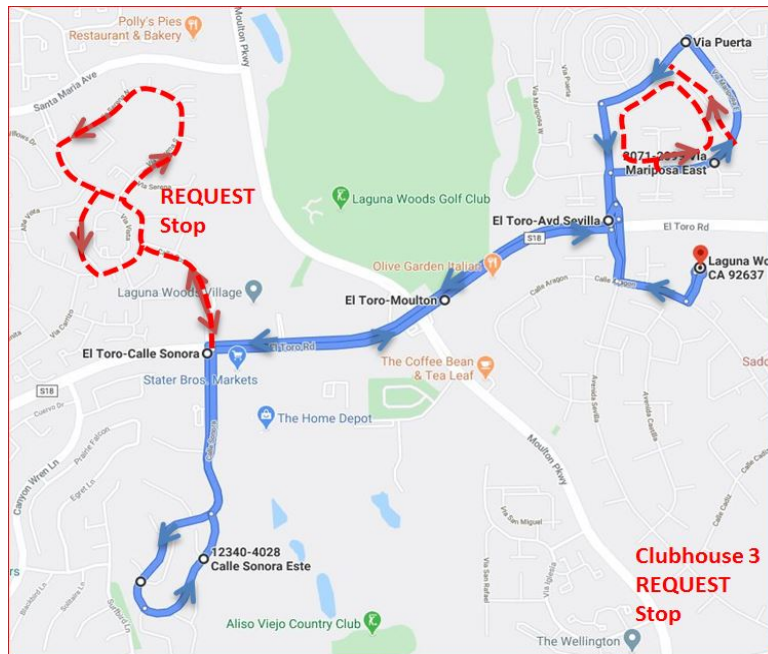

Route 3

Gate 5, Gate 14, Gate 7

Designated Route	ETA	Designated Route	ETA
Clubhouse 1 (Starting Point)	0:00	Clubhouse 1 (Starting Point)	0:30
Calle Aragon (CDS 29)	0:01	Calle Aragon (CDS 29)	0:31
Gate 5	0:03	Gate 5	0:33
Via Mariposa East (CDS 205-207)	0:03	Via Mariposa East (CDS 205-207)	0:33
Via Mariposa East (CDS 208-215) (R) -->	0:05		
Via Puerta (CDS 217-206) (R) --->	0:05	Via Puerta (CDS 217-206) (R)	0:35
Avenida Sevilla	0:05	Avenida Sevilla	0:35
Gate 5	0:10	Gate 5	0:40
El Toro Rd Lutheran Church (R)	0:10	El Toro Rd Lutheran Church (R)	0:40
Gate 14	0:14	Gate 14	0:44
Calle Sonora (CDS 401-409)	0:14	Calle Sonora (CDS 401-409)	0:44
Gate 14	0:16	Gate 14	0:46
El Toro Rd (OCTA Stop at Stater Bros)	0:17	El Toro Rd (OCTA Stop at Stater Bros)	0:47
Via Serena North & South (R) --->	0:18	Via Serena North & South (R)	0:43
Via Vista (CDS 304-302) (R) --->	0:19	Via Vista (CDS 304-302) (R)	0:49
Calle Sonora	0:21	Calle Sonora	0:51
Gate 7	0:23	Gate 7	0:53
Presbyterian Church (R)	0:23	Presbyterian Church (R)	0:53
Moulton Pkwy	0:24	Moulton Pkwy	0:54
Saint Nicholas Church (R)	0:25	Saint Nicholas Church (R)	0:56
Clubhouse 3 (R)		Clubhouse 3 (R)	
Calle Aragon	0:26	Calle Aragon	0:56
Clubhouse 1 (Transfer Point)	0:30	Clubhouse 1 (Transfer Point)	0:00

(R) Request Only Stops

CDS Cul de sac

Security 949-580-1400

For all Fixed Bus Route Request Pick-ups

Call: 949-597-4659 Option 2