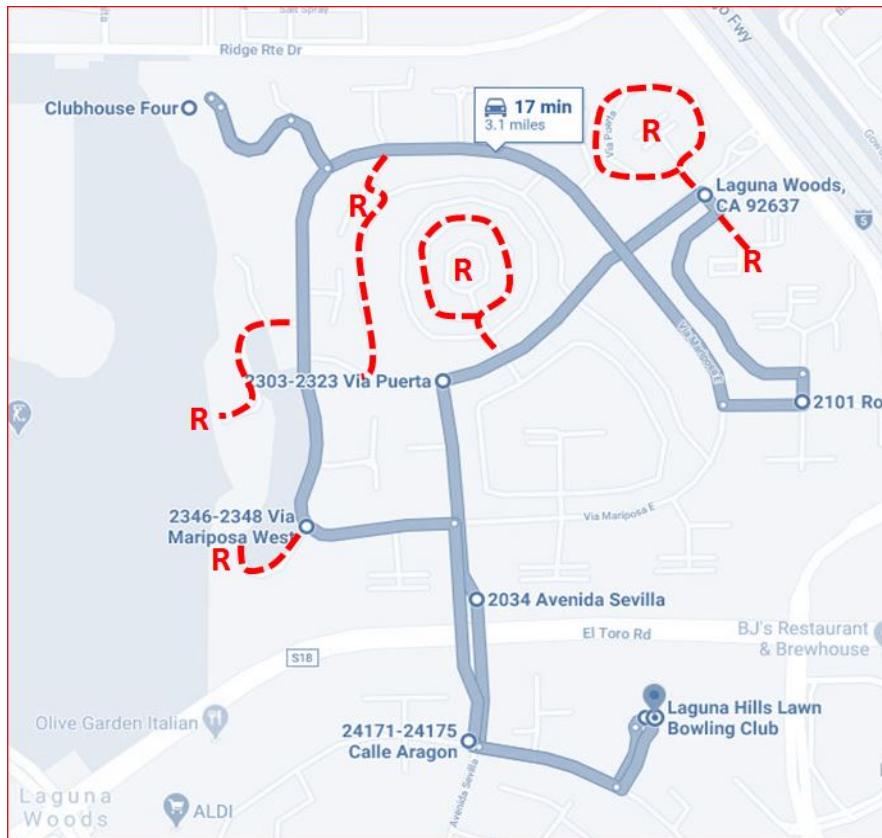

Route 4

Gate 5 / Clubhouse 4

Clubhouse 1 (Starting Point)	0:00	Clubhouse 1 (Starting Point)	0:30
Calle Aragon (CDS 29)	0:01	Calle Aragon (CDS 29)	0:31
Gate 5	0:04	Gate 5	0:34
Avenida Sevilla (CDS 201)	0:05	Avenida Sevilla (CDS 201)	
Via Puerta (CDS 216 2nd Level) (R)	0:06	Via Puerta (CDS 216 2nd Level) (R)	0:36
Via Puerta (CDS 217-206) (R)	0:08	Via Puerta (CDS 217-206) (R)	0:38
Via Puerta (CDS 212) (R)	0:10	Via Puerta (CDS 212) (R)	0:40
Via Puerta (CDS 213-209)	0:10	Via Puerta (CDS 213)	9:48
Ronda Granada (CDS 211) (R)	0:11	Ronda Granada (CDS 211) (R)	0:41
Via Mariposa East (CDS 208-215) (R)		Via Mariposa East (CDS 208-215) (R)	
Via Mariposa West (CDS 226-221)	0:12	Via Mariposa West (CDS 226-221)	0:42
Clubhouse 4	0:14	Clubhouse 4	0:44
Via Mariposa West (CDS 223/218) (R)		Via Mariposa West (CDS 223/218) (R)	
Via Mariposa West (CDS 220-219 (R))	0:17	Via Mariposa West (CDS 220-219 (R))	0:47
Via Mariposa West (CDS 202-204)	0:18	Via Mariposa West (CDS 202-204)	0:48
Via Mariposa West (CDS 203) (R)		Via Mariposa West (CDS 203) (R)	
Gate 5	0:21	Gate 5	0:51
Gate 1	0:22	Gate 1	0:52
Calle Aragon	0:23	Calle Aragon	0:53
Clubhouse 1 (Transfer Point)	0:25	Clubhouse 1 (Transfer Point)	0:55

(R) Request Only Stops

CDS Cul de sac

Security 949-580-1400

For all Fixed Bus Route Request Pick-ups

Call: 949-597-4659 Option 2